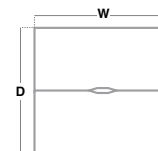

Please add frame finish followed by desktop finish when ordering eg. GCO1216 with black frame in grey nebraska = GCO1216-K-NO