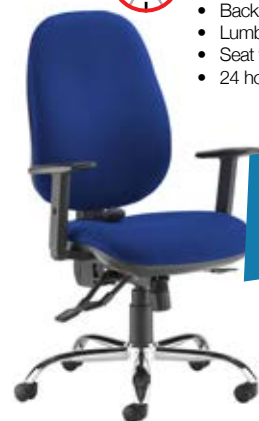

HIGH SPECIFICATION

- 5 Year warranty
- 150kg weight tolerance
- Overall dimensions: W680 D650 H1050-1180 mm
- Weight tension control
- Seat depth adjustment
- Back rake adjustment
- Lumbar support
- Seat tilt adjustment
- 24 hour chair

24 HOURS

ONLY
£194.00

Black
BLK

Blue
BLU

CODE	ARM TYPE	PRICE
JXERGOB	Adjustable arms	£194.00

VANTAGE 2 LEVER

3 YR

- 3 Year warranty
- 110kg weight tolerance
- Overall dimensions: W480 D605 H895-1005 mm
- Gas lift adjustment
- Back rake adjustment
- Back height adjustment

GREAT VALUE

FROM
£62.00