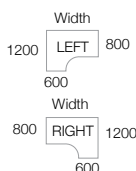

FROM
£251.00

STRAIGHT DESK WITH FIXED PEDESTAL

- Rectangular desks 800mm deep with panel end legs & two cable access ports
- Pedestal can be fitted to left or right hand side

CODE	WIDTH	DEPTH	HEIGHT	PRICE
MP12P2	1200mm	800mm	725mm	£251.00
MP14P2	1400mm	800mm	725mm	£260.00
MP16P2	1600mm	800mm	725mm	£264.00
MP18P2	1800mm	800mm	725mm	£276.00
MP12P3	1200mm	800mm	725mm	£251.00
MP14P3	1400mm	800mm	725mm	£260.00
MP16P3	1600mm	800mm	725mm	£264.00
MP18P3	1800mm	800mm	725mm	£276.00

Please add desktop finish when ordering eg. **MP12P3** in oak = **MP12P3O**