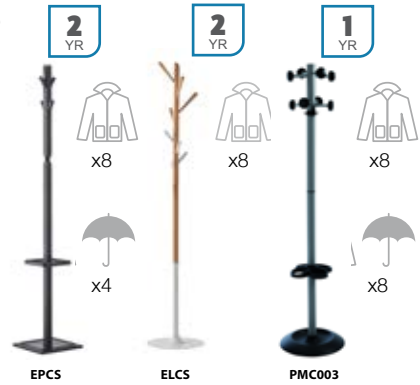

CODE	W	D	H	PRICE
EPCS	320	320	1750	£75.00
ELCS	355	355	1750	£78.00
PMC003	450	450	1730	£63.00

FROM
£63.00